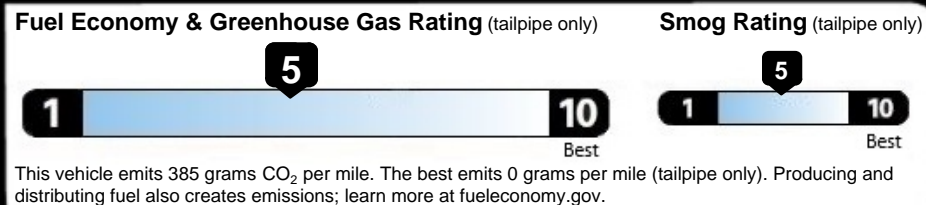

LIMITED WARRANTY/ROADSIDE ASSISTANCE

3 Years / 36,000 Miles Basic
5 Years / 60,000 Miles Powertrain
5 Years / Unlimited Mileage Rust Perforation
3 Years / 36,000 24/7 Roadside Assistance
See Owner Info Kit & Warranty for Details

OPTIONAL EQUIPMENT AND OTHER ITEMS

Manufacturer's Suggested Retail Price	$44,995.00
Exterior Color: Crystal White Pearl	
Full Tank of Gas	INCLD
Option Package: 23	$4,090.00
Subaru 12.1" Multimedia System w/ Navigation	
Power Moonroof	
Surround View Monitor System	
Black Nappa Leather-Trimmed Upholstery w/ Copper Stitch	
Ventilated Front Seats	
12-Way Power Driver's Seat w/ 4-Way Lumbar Support & Leg Extension	
8-Way Power Front Passenger Seat	
Black Power-Folding Heated Mirrors w/ Turn Signals	
Trailer Hitch plus Harness	$906.00
Outback Mirror Package	$751.00
Auto-Dimming Mirror with Compass and HomeLink	
Auto-Dimming Exterior Mirror	
Door Projector Lights	$346.00
Mud Flaps	$225.00
Rear Bumper Cover	$187.00
LED Upgrade	$79.00

EPA DOT Fuel Economy and Environment

Fuel Economy

23 MPG
Small SUVs range from 14 to 138 MPG. The best vehicle rates 146 MPGe.
21 city 27 highway
4.3 gallons per 100 miles

Gasoline Vehicle

You spend $2,250 more in fuel costs over 5 years compared to the average new vehicle.

Annual fuel cost $2,150

Actual results will vary for many reasons, including driving conditions and how you drive and maintain your vehicle. The average new vehicle gets 29 MPG and costs $8,500 to fuel over 5 years. Cost estimates are based on 15,000 miles per year at $3.30 per gallon. MPGe is miles per gallon equivalent. Vehicle emissions are a significant cause of climate change and smog.

fueleconomy.gov

Calculate personalized estimates and compare vehicles

Smartphone QR Code™

PARTS CONTENT INFORMATION	PARTS CONTENT INFORMATION
FOR VEHICLES IN THIS CARLINE:	FOR THIS VEHICLE:
U.S./CANADIAN PARTS CONTENT: 0%	FINAL ASSEMBLY POINT: OTA, GUNMA, JAPAN
MAJOR SOURCES OF FOREIGN PARTS CONTENT: JAPAN: 85%	COUNTRY OF ORIGIN: JAPAN
	ENGINE: JAPAN
	TRANSMISSION: JAPAN
Note: Parts content does not include final assembly, distribution, or other non-parts costs.	

Privacy Notice
www.subaru.com/company/privacy.html

Destination and Delivery $1,450.00
Total Suggested Retail Price $53,029.00

THIS LABEL HAS BEEN APPLIED PURSUANT TO FEDERAL LAW, DO NOT REMOVE OR ALTER PRIOR TO THE DELIVERY TO THE ULTIMATE PURCHASER.